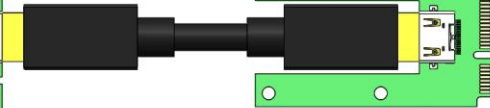

PE4L V2.1 ADAPTER

PE4L V2.1 adapter

PE4L-PM060A V2.1

PCI-E 1x edge connector to PCI-E mini-card adapter