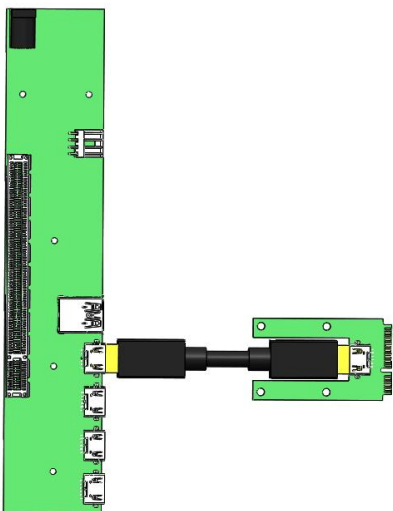

Model List	Where to buy?	Special Information
PE4C-EC3C V1.2	Web-shop	PCI-E Video card to Expresscard adapter cost down version
PE4C-PM3C V1.2	Web-shop	PCI-E Video card to PCI-E mini-card adapter cost down version
PE4C-HP3A V1.2	Web-shop	PCI-E Video card to PCI-E edge adapter cost down version
PE4C-EC100C V2.0	Web-shop	PCI-E Video card to Expresscard adapter
PE4C-PM100C V2.0	Web-shop	PCI-E Video card to PCI-E mini-card adapter
PE4C-HP100C V2.0	Web-shop	PCI-E Video card to PCI-E edge adapter
PE4L-HP060A V2.1	Web-shop	PCI-E 1x edge connector extension
PE4L-EC060A V2.1	Web-shop	PCI-E 1x edge connector to Expresscard adapter
PE4L-PM060A V2.1	Web-shop	PCI-E 1x edge connector to PCI-E mini-card adapter
PE4H-HP1A-060A V2.4	Web-shop	PCI-E 16x edge connector extension
PE4H-EC2C-060A V2.4	Web-shop	PCI-E 16x edge connector to Expresscard adapter
PE4H-PM3N-060A V2.4	Web-shop	PCI-E 16x edge connector to PCI-E mini-card adapter
PE4H-EC060A V3.2	Web-shop	PCI-E 16x edge connector to Expresscard adapter

PE4C V2.0 ADAPTER

PE4C V2.0 adapter

PE4C-PM100C V2.0

PCI-E Video card to PCI-E mini-card adapter

PE4C-HP100C V2.0

PCI-E Video card to PCI-E edge adapter

PE4C-EC100C V2.0

PCI-E Video card to Expresscard adapter

PE4C V1.2 ADAPTER

PE4C V1.2 adapter

PE4C-PM3C V1.2

PCI-E Video card to PCI-E mini-card adapter cost down version

PE4C-HP3A V1.2

PCI-E Video card to PCI-E edge adapter cost down version

PE4C-EC3C V1.2

PCI-E Video card to Expresscard adapter cost down version

PE4H V2.4 ADAPTER

PE4H V2.4 adapter

PE4H-HP1A-060A V2.4

PCI-E 16x edge connector extension

PE4H-PM3N-060A V2.4

PCI-E 16x edge connector to PCI-E mini-card adapter

PE4H-EC2C-060A V2.4

PCI-E 16x edge connector to Expresscard adapter