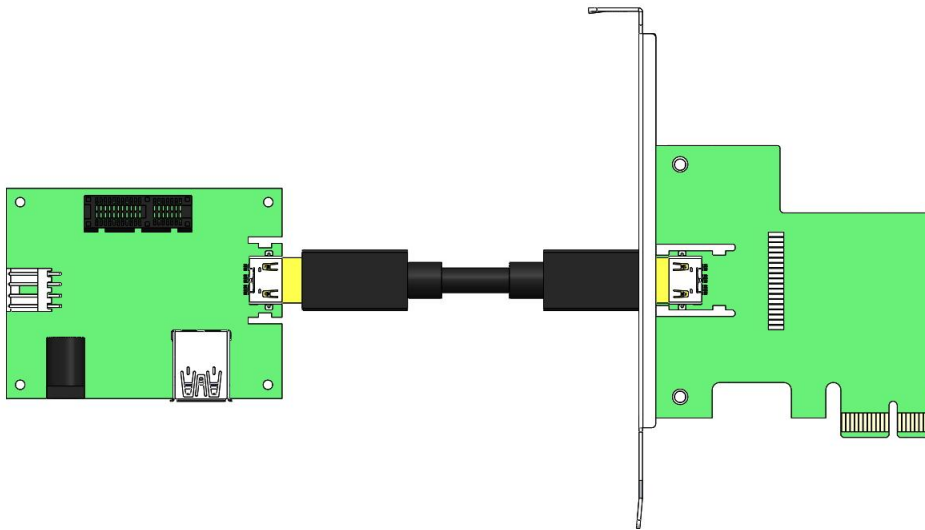

PE4C V1.2 ADAPTER

PE4C V1.2 adapter

PE4C-PM3C V1.2

PCI-E Video card to PCI-E mini-card adapter cost down version

PE4C-HP3A V1.2

PCI-E Video card to PCI-E edge adapter cost down version

PE4C-EC3C V1.2

PCI-E Video card to Expresscard adapter cost down version

PE4H V2.4 ADAPTER

PE4H V2.4 adapter

PE4H-HP1A-060A V2.4

PCI-E 16x edge connector extension

PE4H-PM3N-060A V2.4

PCI-E 16x edge connector to PCI-E mini-card adapter

PE4H-EC2C-060A V2.4

PCI-E 16x edge connector to Expresscard adapter

PE4L V2.1 ADAPTER

PE4L V2.1 adapter

PE4L-PM060A V2.1

PCI-E 1x edge connector to PCI-E mini-card adapter

PE4L-HP060A V2.1

PCI-E 1x edge connector extension

PE4L-EC060A V2.1

PCI-E 1x edge connector to Expresscard adapter

PE4C V3.2 ADAPTER

PE4C v3.2 adapter

**PE4H-EC060A
V3.2**

PCI-E 16x edge
connector to
Expresscard
adapter

**PE4H-EC060A V3.2
Enclosure**

CONTACT INFO

Contact info

JO YANG
SALES MANAGER