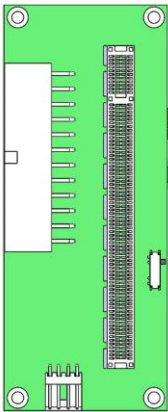

Model List	Where to buy?	Special Information
PE4C-EC3C V1.2	Web-shop	PCI-E Video card to Expresscard adapter cost down version
PE4C-PM3C V1.2	Web-shop	PCI-E Video card to PCI-E mini-card adapter cost down version
PE4C-HP3A V1.2	Web-shop	PCI-E Video card to PCI-E edge adapter cost down version
PE4C-EC100C V2.0	Web-shop	PCI-E Video card to Expresscard adapter
PE4C-PM100C V2.0	Web-shop	PCI-E Video card to PCI-E mini-card adapter
PE4C-HP100C V2.0	Web-shop	PCI-E Video card to PCI-E edge adapter
PE4L-HP060A V2.1	Web-shop	PCI-E 1x edge connector extension
PE4L-EC060A V2.1	Web-shop	PCI-E 1x edge connector to Expresscard adapter
PE4L-PM060A V2.1	Web-shop	PCI-E 1x edge connector to PCI-E mini-card adapter
PE4H-HP1A-060A V2.4	Web-shop	PCI-E 16x edge connector extension
PE4H-EC2C-060A V2.4	Web-shop	PCI-E 16x edge connector to Expresscard adapter
PE4H-PM3N-060A V2.4	Web-shop	PCI-E 16x edge connector to PCI-E mini-card adapter
PE4H-EC060A V3.2	Web-shop	PCI-E 16x edge connector to Expresscard adapter

PE4C V2.0 ADAPTER

PE4C V2.0 adapter

PE4C-PM100C V2.0

PCI-E Video card to PCI-E mini-card adapter

PE4C-HP100C V2.0

PCI-E Video card to PCI-E edge adapter

PE4C-EC100C V2.0

PCI-E Video card to Expresscard adapter

PE4C V1.2 ADAPTER

PE4C V1.2 adapter

PE4C-PM3C V1.2

PCI-E Video card to PCI-E mini-card adapter cost down version

PE4C-HP3A V1.2

PCI-E Video card to PCI-E edge adapter cost down version

PE4C-EC3C V1.2

PCI-E Video card to Expresscard adapter cost down version