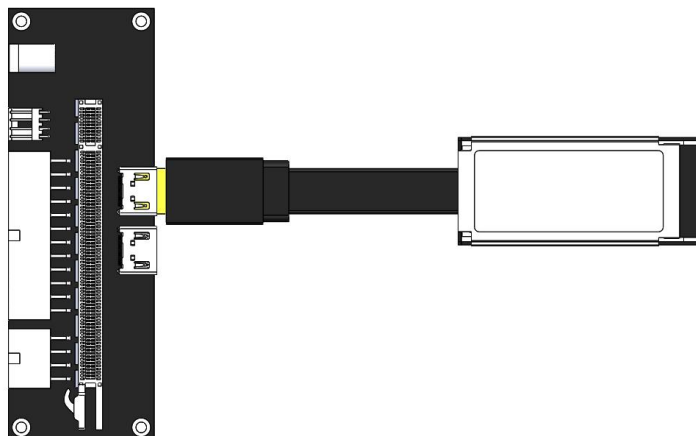

PE4C V2.0 ADAPTER

PE4C V2.0 adapter

PE4C-PM100C V2.0

PCI-E Video card to PCI-E mini-card adapter

PE4C-HP100C V2.0

PCI-E Video card to PCI-E edge adapter

PE4C-EC100C V2.0

PCI-E Video card to Expresscard adapter