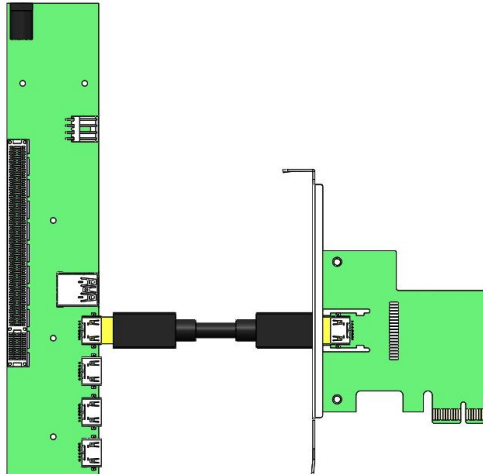

PE4C V2.0 ADAPTER

PE4C V2.0 adapter

PE4C-PM100C V2.0

PCI-E Video card to PCI-E mini-card adapter

PE4C-HP100C V2.0

PCI-E Video card to PCI-E edge adapter

PE4C-EC100C V2.0

PCI-E Video card to Expresscard adapter

PE4C V1.2 ADAPTER

PE4C V1.2 adapter

PE4C-PM3C V1.2

PCI-E Video card to PCI-E mini-card adapter cost down version

PE4C-HP3A V1.2

PCI-E Video card to PCI-E edge adapter cost down version

PE4C-EC3C V1.2

PCI-E Video card to Expresscard adapter cost down version

PE4H V2.4 ADAPTER

PE4H V2.4 adapter

PE4H-HP1A-060A V2.4

PCI-E 16x edge connector extension

PE4H-PM3N-060A V2.4

PCI-E 16x edge connector to PCI-E mini-card adapter

PE4H-EC2C-060A V2.4

PCI-E 16x edge connector to Expresscard adapter