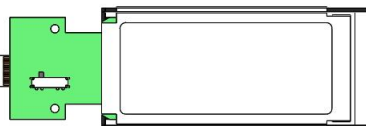

PE4C V1.2 ADAPTER

PE4C V1.2 adapter

PE4C-PM3C V1.2

PCI-E Video card to PCI-E mini-card adapter cost down version

PE4C-HP3A V1.2

PCI-E Video card to PCI-E edge adapter cost down version

PE4C-EC3C V1.2

PCI-E Video card to Expresscard adapter cost down version