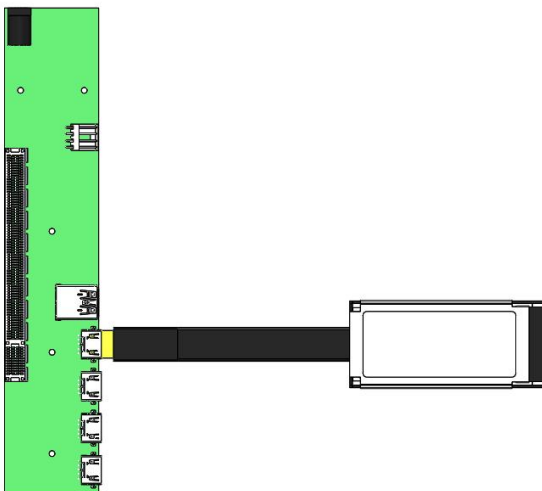

PE4C V1.2 ADAPTER

PE4C V1.2 adapter

PE4C-PM3C V1.2

PCI-E Video card to PCI-E mini-card adapter cost down version

PE4C-HP3A V1.2

PCI-E Video card to PCI-E edge adapter cost down version

PE4C-EC3C V1.2

PCI-E Video card to Expresscard adapter cost down version

PE4H V2.4 ADAPTER

PE4H V2.4 adapter

PE4H-HP1A-060A V2.4

PCI-E 16x edge connector extension

PE4H-PM3N-060A V2.4

PCI-E 16x edge connector to PCI-E mini-card adapter

PE4H-EC2C-060A V2.4

PCI-E 16x edge connector to Expresscard adapter

PE4L V2.1 ADAPTER

PE4L V2.1 adapter

PE4L-PM060A V2.1

PCI-E 1x edge connector to PCI-E mini-card adapter

PE4L-HP060A V2.1

PCI-E 1x edge connector extension

PE4L-EC060A V2.1

PCI-E 1x edge connector to Expresscard adapter