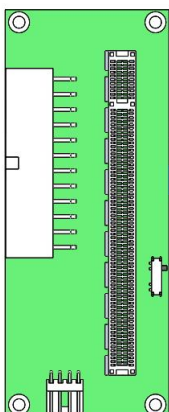

Model List	Where to buy?	Special Information
PE4C-EC3C V1.2	Web-shop	PCI-E Video card to Expresscard adapter cost down version
PE4C-PM3C V1.2	Web-shop	PCI-E Video card to PCI-E mini-card adapter cost down version
PE4C-HP3A V1.2	Web-shop	PCI-E Video card to PCI-E edge adapter cost down version
PE4C-EC100C V2.0	Web-shop	PCI-E Video card to Expresscard adapter
PE4C-PM100C V2.0	Web-shop	PCI-E Video card to PCI-E mini-card adapter
PE4C-HP100C V2.0	Web-shop	PCI-E Video card to PCI-E edge adapter
PE4L-HP060A V2.1	Web-shop	PCI-E 1x edge connector extension
PE4L-EC060A V2.1	Web-shop	PCI-E 1x edge connector to Expresscard adapter
PE4L-PM060A V2.1	Web-shop	PCI-E 1x edge connector to PCI-E mini-card adapter
PE4H-HP1A-060A V2.4	Web-shop	PCI-E 16x edge connector extension
PE4H-EC2C-060A V2.4	Web-shop	PCI-E 16x edge connector to Expresscard adapter
PE4H-PM3N-060A V2.4	Web-shop	PCI-E 16x edge connector to PCI-E mini-card adapter
PE4H-EC060A V3.2	Web-shop	PCI-E 16x edge connector to Expresscard adapter

PE4C V2.0 ADAPTER

PE4C V2.0 adapter

PE4C-PM100C V2.0

PCI-E Video card to PCI-E mini-card adapter

PE4C-HP100C V2.0

PCI-E Video card to PCI-E edge adapter

PE4C-EC100C V2.0

PCI-E Video card to Expresscard adapter

PE4C V1.2 ADAPTER

PE4C V1.2 adapter

PE4C-PM3C V1.2

PCI-E Video card to PCI-E mini-card adapter cost down version

PE4C-HP3A V1.2

PCI-E Video card to PCI-E edge adapter cost down version

PE4C-EC3C V1.2

PCI-E Video card to Expresscard adapter cost down version

PE4H V2.4 ADAPTER

PE4H V2.4 adapter

PE4H-HP1A-060A V2.4

PCI-E 16x edge connector extension

PE4H-PM3N-060A V2.4

PCI-E 16x edge connector to PCI-E mini-card adapter

PE4H-EC2C-060A V2.4

PCI-E 16x edge connector to Expresscard adapter