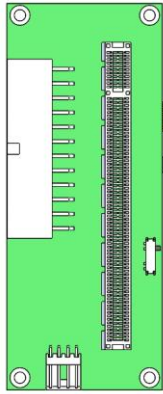

Model List	Where to buy?	Special Information
PE4C-EC3C V1.2	Web-shop	PCI-E Video card to Expresscard adapter cost down version
PE4C-PM3C V1.2	Web-shop	PCI-E Video card to PCI-E mini-card adapter cost down version
PE4C-HP3A V1.2	Web-shop	PCI-E Video card to PCI-E edge adapter cost down version
PE4C-EC100C V2.0	Web-shop	PCI-E Video card to Expresscard adapter
PE4C-PM100C V2.0	Web-shop	PCI-E Video card to PCI-E mini-card adapter
PE4C-HP100C V2.0	Web-shop	PCI-E Video card to PCI-E edge adapter
PE4L-HP060A V2.1	Web-shop	PCI-E 1x edge connector extension
PE4L-EC060A V2.1	Web-shop	PCI-E 1x edge connector to Expresscard adapter
PE4L-PM060A V2.1	Web-shop	PCI-E 1x edge connector to PCI-E mini-card adapter
PE4H-HP1A-060A V2.4	Web-shop	PCI-E 16x edge connector extension
PE4H-EC2C-060A V2.4	Web-shop	PCI-E 16x edge connector to Expresscard adapter
PE4H-PM3N-060A V2.4	Web-shop	PCI-E 16x edge connector to PCI-E mini-card adapter
PE4H-EC060A V3.2	Web-shop	PCI-E 16x edge connector to Expresscard adapter

PE4C V2.0 ADAPTER

PE4C V2.0 adapter

PE4C-PM100C V2.0

PCI-E Video card to PCI-E mini-card adapter

PE4C-HP100C V2.0

PCI-E Video card to PCI-E edge adapter

PE4C-EC100C V2.0

PCI-E Video card to Expresscard adapter

PE4C V1.2 ADAPTER

PE4C V1.2 adapter

PE4C-PM3C V1.2

PCI-E Video card to PCI-E mini-card adapter cost down version

PE4C-HP3A V1.2

PCI-E Video card to PCI-E edge adapter cost down version

PE4C-EC3C V1.2

PCI-E Video card to Expresscard adapter cost down version