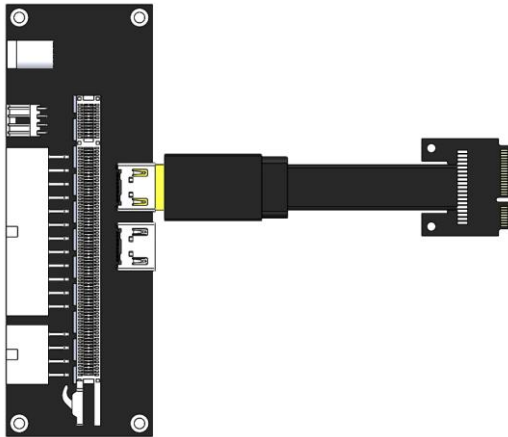

PE4C V2.0 ADAPTER

PE4C V2.0 adapter

PE4C-PM100C V2.0

PCI-E Video card to PCI-E mini-card adapter