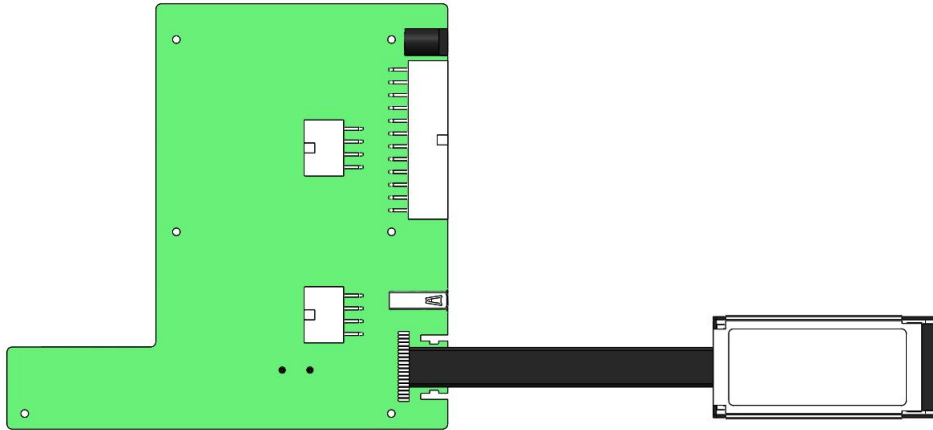

PE4C V3.2 ADAPTER

PE4C v3.2 adapter

**PE4H-EC060A
V3.2**

PCI-E 16x edge
connector to
Expresscard
adapter