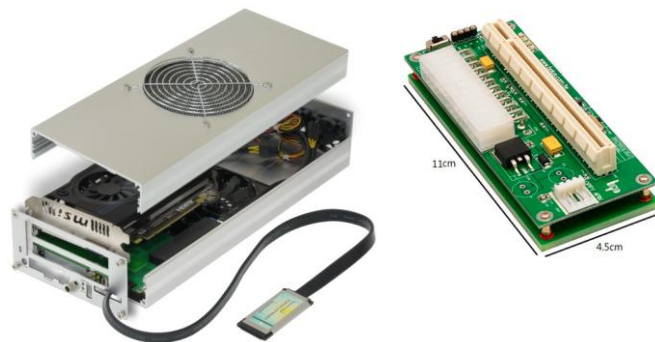

Contact info

台北市 114 內湖區洲子街 88 號 9 樓

電話 +886-2-7736-0128

傳真 +886-2-7736-0126

www.bplus.com.tw

sales@bplus.com.tw

PCI-E x16 Video Card Extension Selection Guide

PE4C V1.2
PE4C V2.0
PE4H V2.4
PE4H V3.2
PE4L V2.1

Designed For eGPU Forum <http://forum.techinferno.com/diy-e-gpu-projects/>

FY 2014

PCIe VGA Card Adapter for Notebook PC