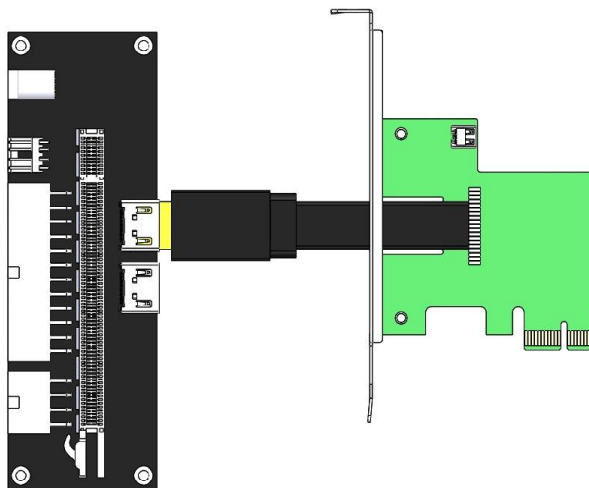

Model List	Where to buy?	Special Information
PE4C-EC3C V1.2	Web-shop	PCI-E Video card to Expresscard adapter cost down version
PE4C-PM3C V1.2	Web-shop	PCI-E Video card to PCI-E mini-card adapter cost down version
PE4C-HP3A V1.2	Web-shop	PCI-E Video card to PCI-E edge adapter cost down version
PE4C-EC100C V2.0	Web-shop	PCI-E Video card to Expresscard adapter
PE4C-PM100C V2.0	Web-shop	PCI-E Video card to PCI-E mini-card adapter
PE4C-HP100C V2.0	Web-shop	PCI-E Video card to PCI-E edge adapter
PE4L-HP060A V2.1	Web-shop	PCI-E 1x edge connector extension
PE4L-EC060A V2.1	Web-shop	PCI-E 1x edge connector to Expresscard adapter
PE4L-PM060A V2.1	Web-shop	PCI-E 1x edge connector to PCI-E mini-card adapter
PE4H-HP1A-060A V2.4	Web-shop	PCI-E 16x edge connector extension
PE4H-EC2C-060A V2.4	Web-shop	PCI-E 16x edge connector to Expresscard adapter
PE4H-PM3N-060A V2.4	Web-shop	PCI-E 16x edge connector to PCI-E mini-card adapter
PE4H-EC060A V3.2	Web-shop	PCI-E 16x edge connector to Expresscard adapter

PE4C V2.0 ADAPTER

PE4C V2.0 adapter

PE4C-PM100C V2.0

PCI-E Video card to PCI-E mini-card adapter

PE4C-HP100C V2.0

PCI-E Video card to PCI-E edge adapter

PE4C-EC100C V2.0

PCI-E Video card to Expresscard adapter